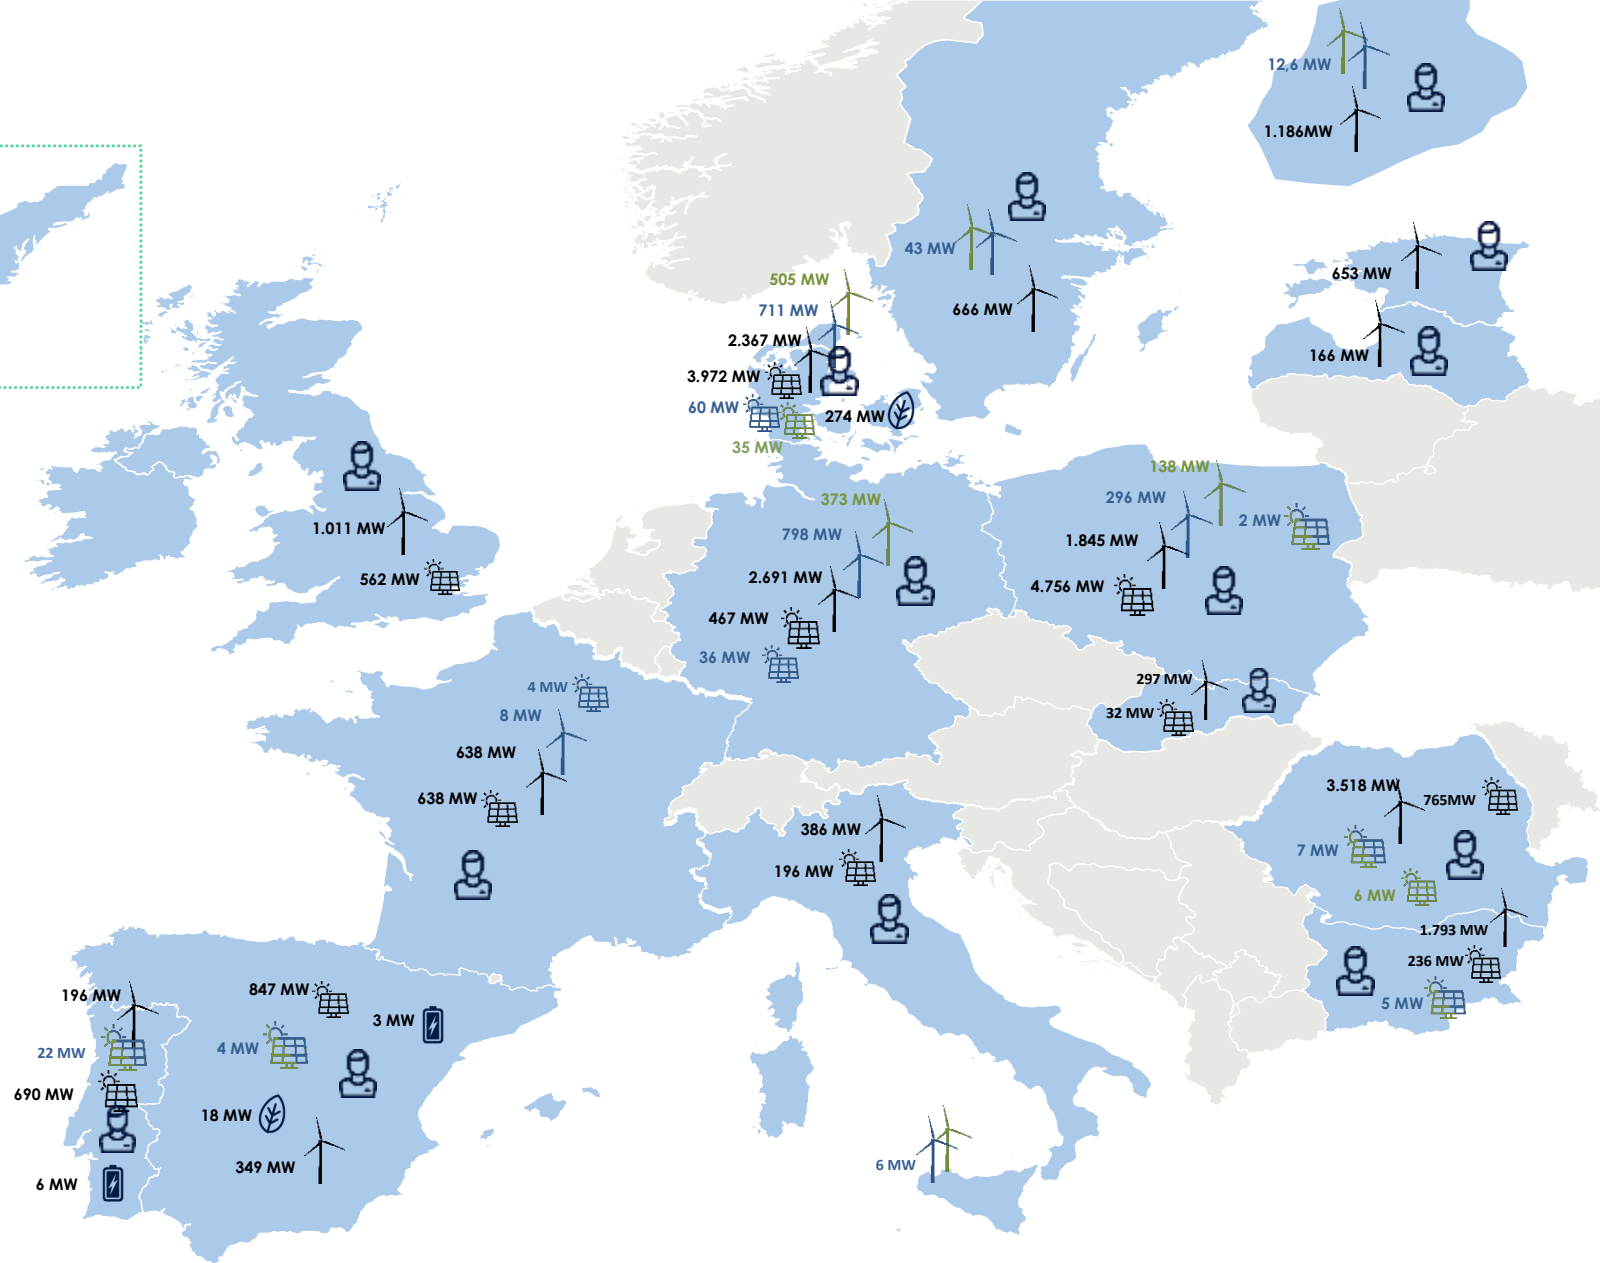

Hanke kartta

Teknologia ja tuotantoteho (MW)
Tammikuu 2024

- EWE Omistus
- EWE Omaisuuden hoito
- EWE Kehityshankeputki (brutto)
- Energiavarastointi
- Biokaasu
- EWE toimisto