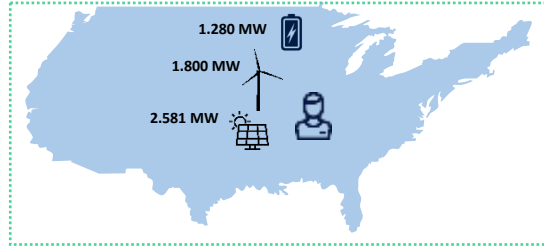

Hanke kartta

Teknologia ja tuotantoteho (MW)
Tammikuu 2024

- EWE Omistus
- EWE Omaisuuden hoito
- EWE Kehityshankeputki (brutto)
- Energiavarastointi
- Biokaasu
- EWE toimisto